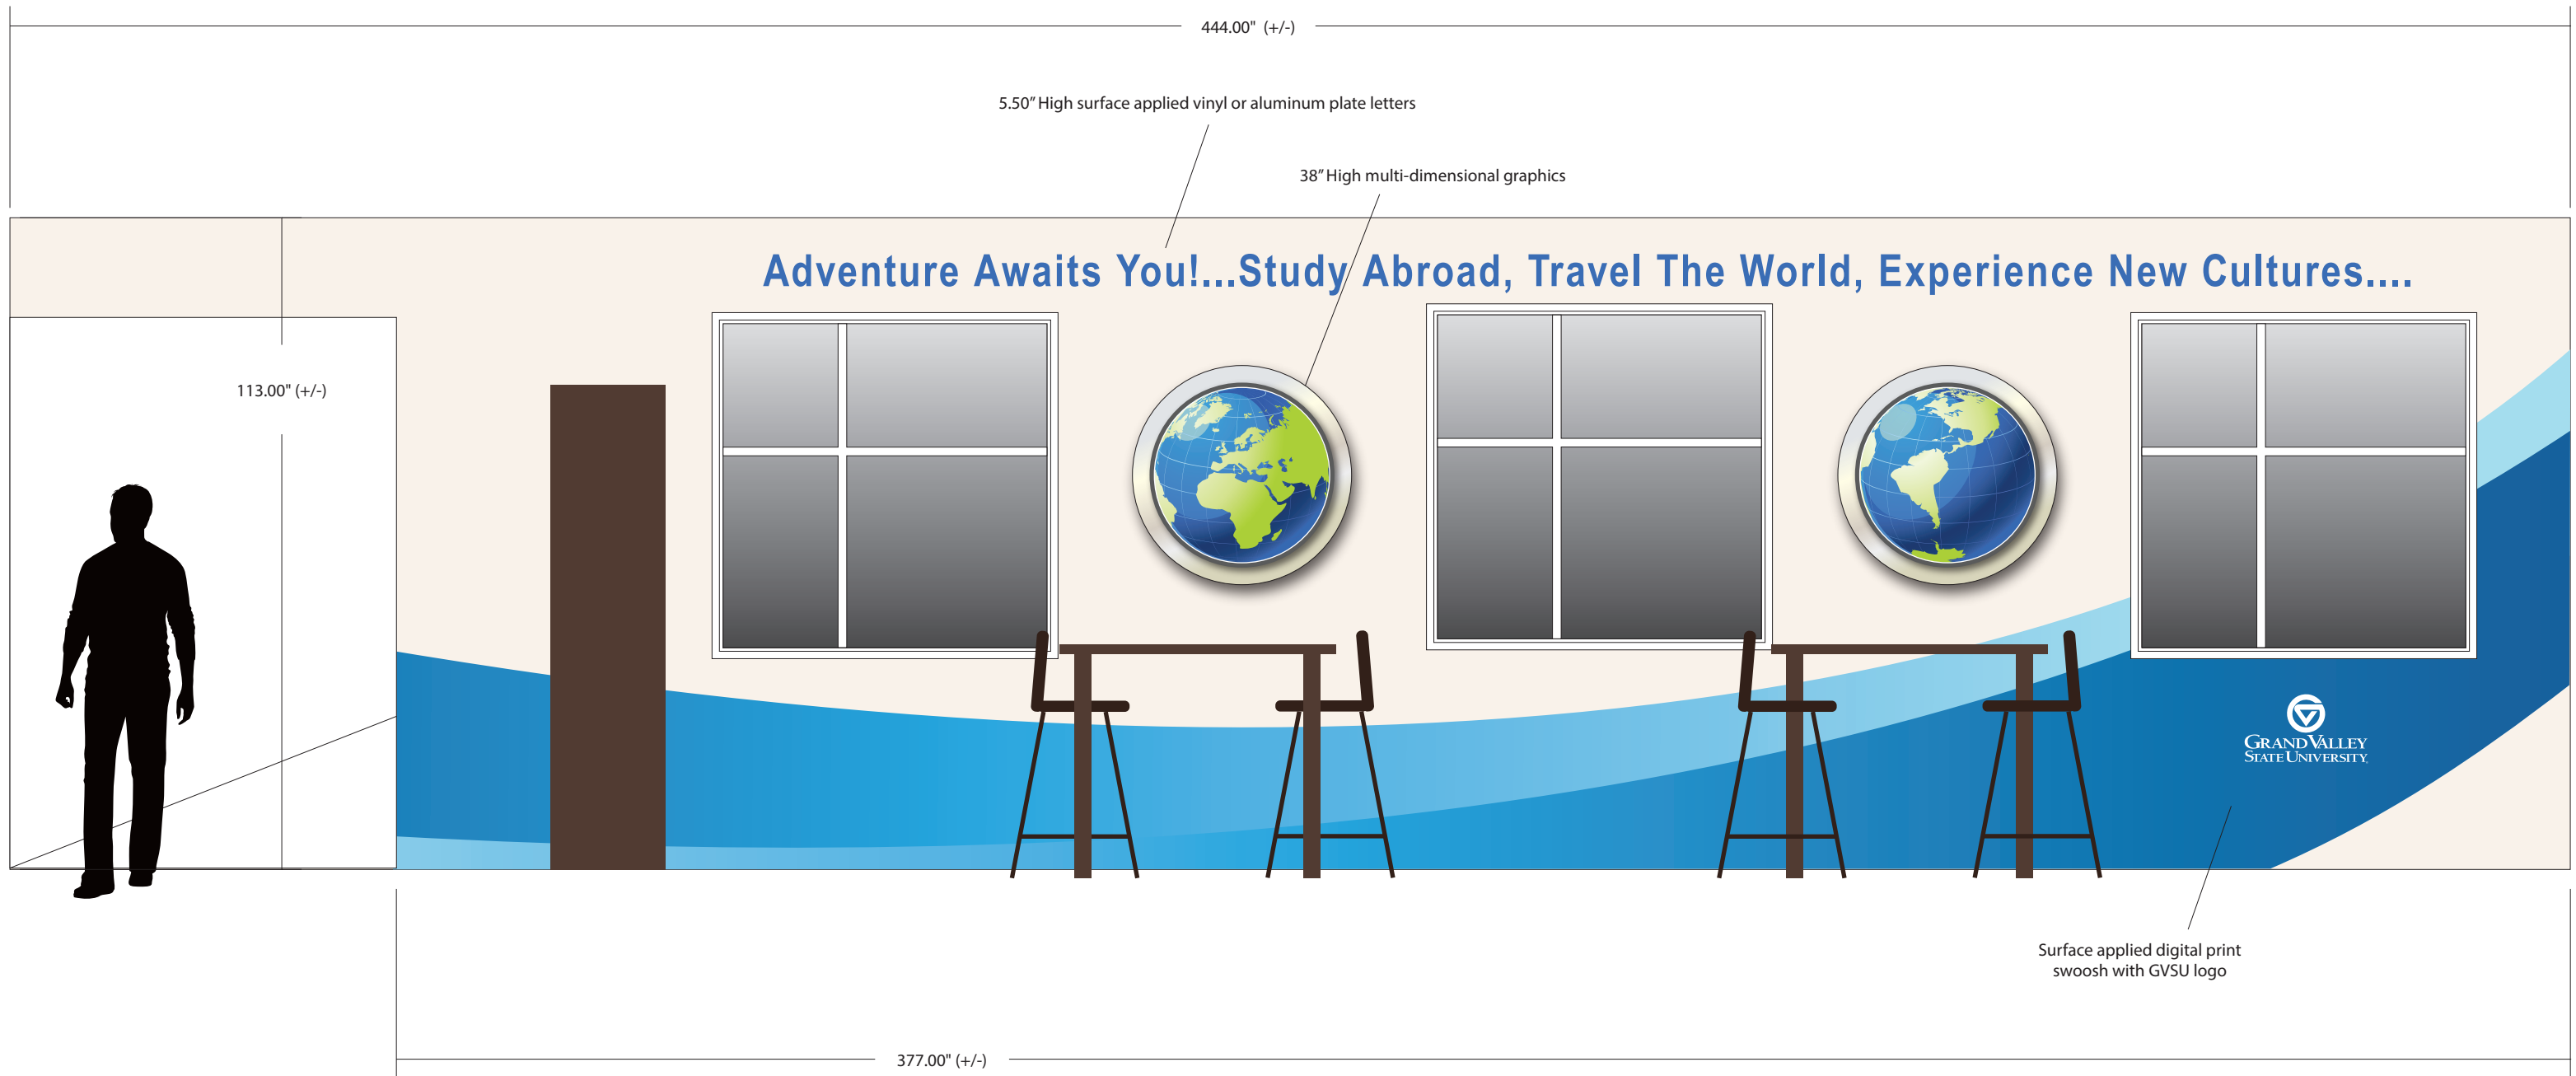

Creative Line

335 Bridge Street NW # 300 . Grand Rapids, MI 49504 . p 616.450.1767 . f 616.724.4872 . e creativeline@sbcglobal.net

Sheila S. Grant

art & design