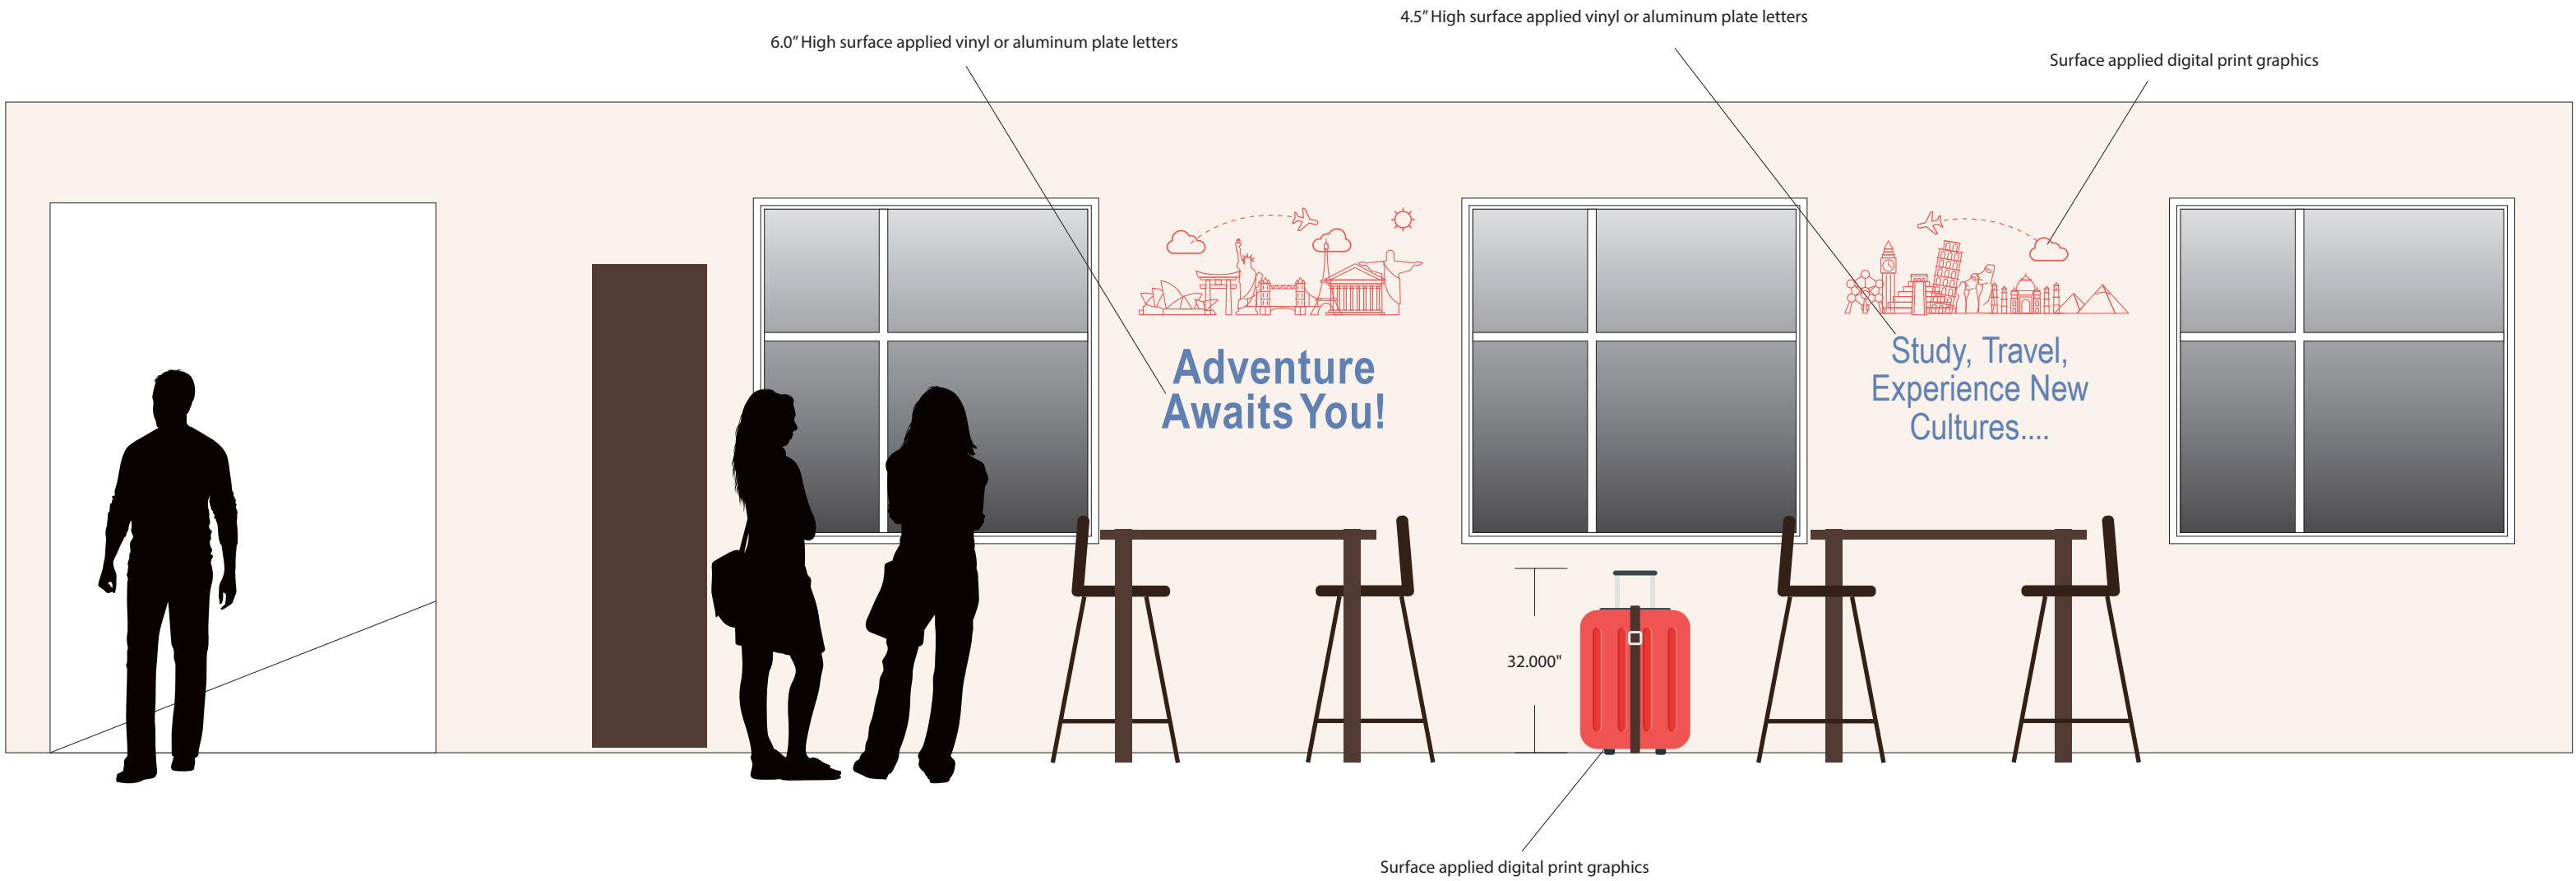

Barbara & Stuart Padnos International Center

*Sheila S. Grant
Art & Design*

*Submitted
June 2018*

CREATIVELINE . 335 BRIDGE STREET NW #300 . GRAND RAPIDS, MI 49504 . 616.450.1767 . CREATIVELINE@SBCGLOBAL.NET