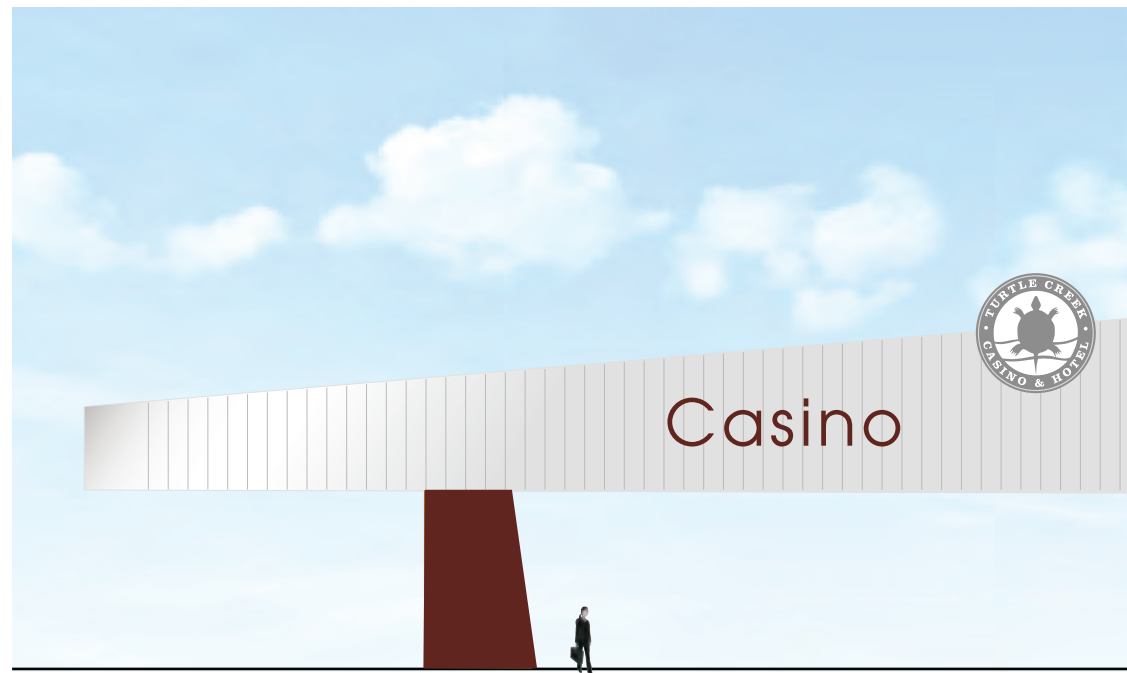

PREPARED FOR
Valley City Sign
Grand Rapid, MI

DESIGNS BY
Sheila Grant

Turtle Creek Casino & Hotel

INTERIOR & EXTERIOR SIGN CONCEPTS

SIGN FAMILY 1

EXISTING SIGNAGE

REFURBISHED SIGNAGE

PRIMARY & SECONDARY DIRECTIONAL SIGNAGE

EXISTING SIGNAGE

REFURBISHED SIGNAGE

ROAD SIGN SIGN FAMILY 2

PRIMARY & SECONDARY DIRECTIONAL SIGNAGE

REGULATORY SIGNAGE

CASINO CANOPY SIGNAGE

Casino

HOTEL SIGNAGE