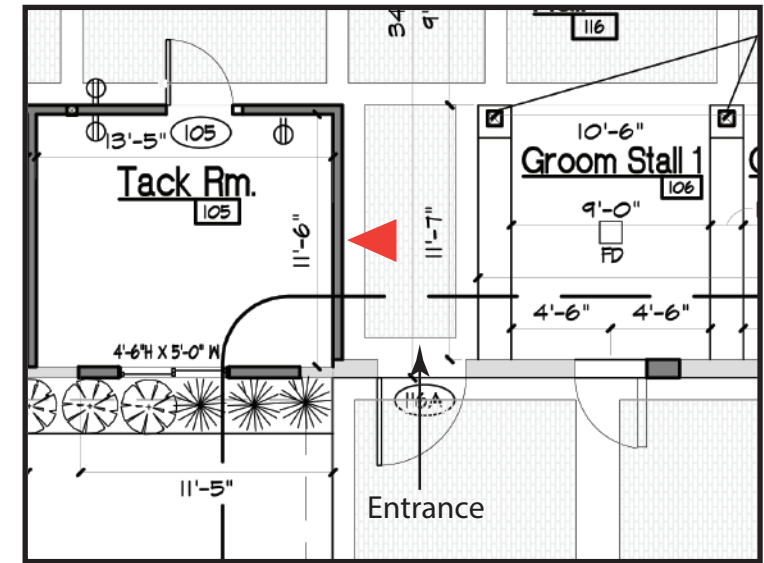

JET BLACK MP30132
WITH GLOSS CLEAR COAT

MATHEWS PAINT
TUCSON GOLD 46-258
WITH GLOSS CLEAR COAT

FRAMED IMAGE

2" deep frame with gold border
Image subsurface applied digital print to clear acrylic or glass to keep image
away from elements and for ease in cleaning
Mounted as required to existing varied depth stone wall

SCALE: 3/4" = 1'-0"

(Centered on wall from left to right)

LOGO PLACEMENT - ENTRY DOOR AT LEFT